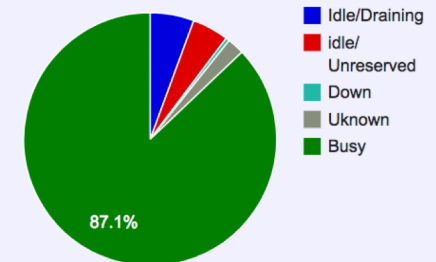

Usage, Utilization and other Items

- Overall Utilization last 30 days

XE Utilization for this Period

Full System Utilization for this Period

XK Utilization for this Period

Backlog

- Last 30 days.
- Vertical axis in units of **nodes**. Colors are different users.
- Red **below** the x-axis indicates unreserved nodes. Blue **below** the x-axis indicates draining.

Workload Details

Node Hours: Total: by Node Count

- Good contributions by large XE jobs.
- Data combines XE and XK jobs.
- Last 30 days.

Job scheduler iteration time

- Working to keep iteration time < 300 seconds.