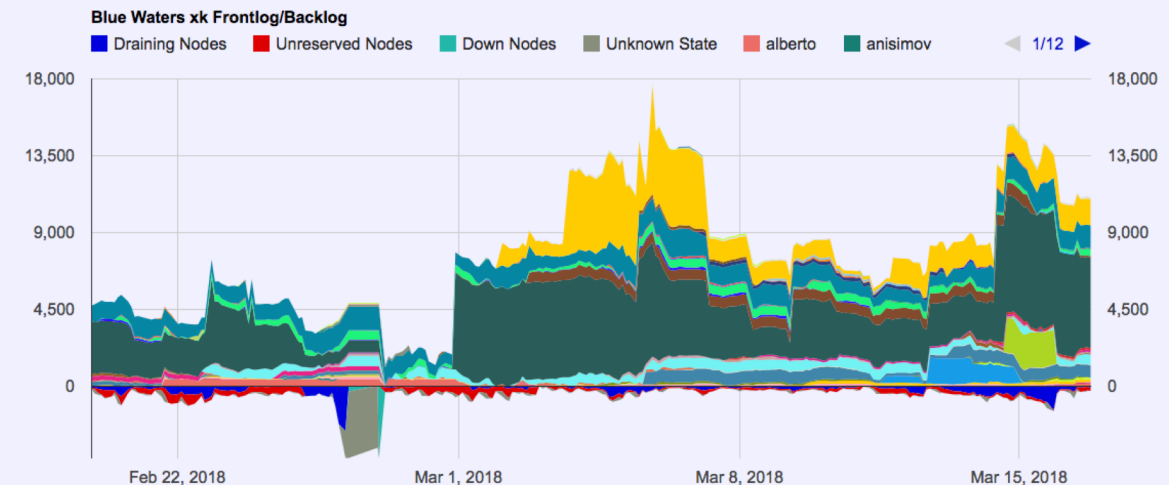

Recent Events and Outages

- 2/26/2018 – Preventative Maintenance.
 - Lustre server update.
 - Security updates.

Recent Changes

- None to report.

Upcoming Changes

- Watch for news on Spark on Blue Waters.
 - Available for testing. Send us an email.
 - Working on documentation.

Usage, Utilization and other Items

- Overall Utilization last 30 days

XE Utilization for this Period

Full System Utilization for this Period

XK Utilization for this Period

Backlog

- Last 30 days.
- Vertical axis in units of **nodes**. Colors are different users.
- Red **below** the x-axis indicates unreserved nodes. Blue **below** the x-axis indicates draining.

Workload Details

Node Hours: Total: by Node Count

- Good contributions by large XE jobs.
- Data combines XE and XK jobs.
- Last 30 days.

Job scheduler iteration time

- Working to keep iteration time < 300 seconds.