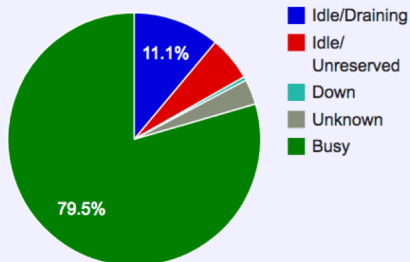

Recent Events and Outages

- 2/26/2018 – Preventative Maintenance.
 - Lustre server update.
 - Security updates.

Recent Changes

- None to report.

Upcoming Changes

- Watch for news on Spark on Blue Waters.
 - Available for testing. Send us an email.
 - Working on documentation.

Usage, Utilization and other Items

- Overall Utilization last 30 days

XE Utilization for this Period

Full System Utilization for this Period

XK Utilization for this Period

Backlog

- Last 30 days.
- Vertical axis in units of **nodes**. Colors are different users.
- Red **below** the x-axis indicates unreserved nodes. Blue **below** the x-axis indicates draining.