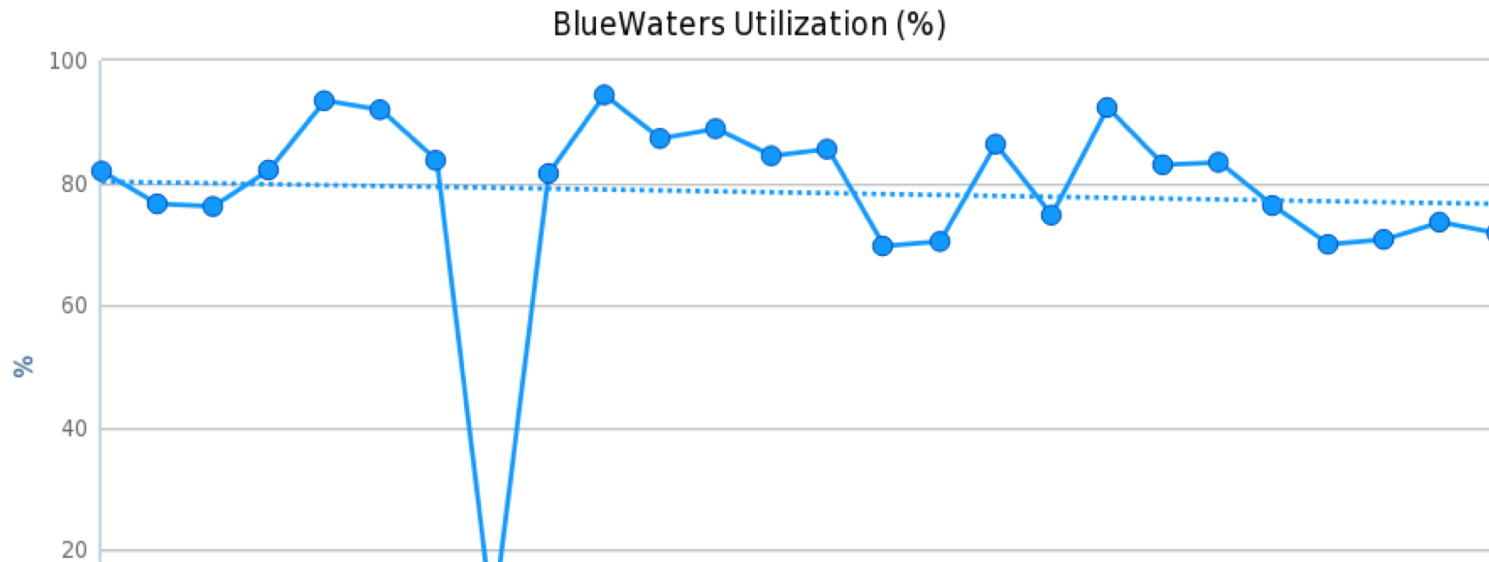

Usage, Utilization and other Items

- Overall Utilization last 30 days

XE Utilization for this Period

Full System Utilization for this Period

XK Utilization for this Period

Backlog

- Last 30 days.
- Vertical axis in units of **nodes**. Colors are different users.
- Red **below** the x-axis indicates unreserved nodes. Blue **below** the x-axis indicates draining.

Workload Details

Node Hours: Total: by Node Count

- Good contributions by large XE jobs.
- Data combines XE and XK jobs.
- Last 30 days.

Job scheduler iteration time

- Working to keep iteration time < 300 seconds.