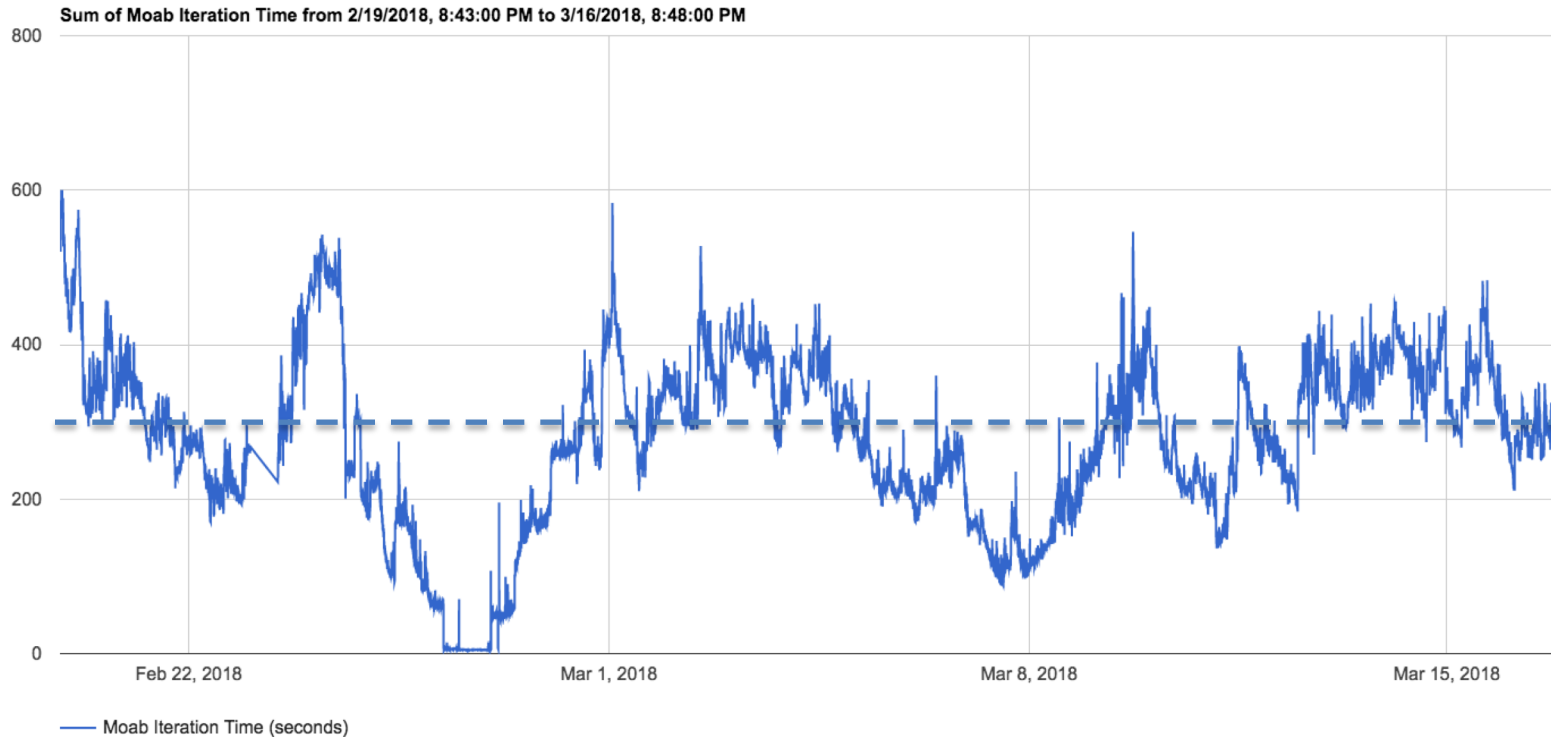

Usage, Utilization and other Items

- Overall Utilization last 30 days

XE Utilization for this Period

Full System Utilization for this Period

XK Utilization for this Period

Backlog

- Last 30 days.
- Vertical axis in units of **nodes**. Colors are different users.
- Red **below** the x-axis indicates unreserved nodes. Blue **below** the x-axis indicates draining.

Workload Details

Node Hours: Total: by Node Count

- Good contributions by large XE jobs.
- Data combines XE and XK jobs.
- Last 30 days.

Job scheduler iteration time

- Working to keep iteration time < 300 seconds.