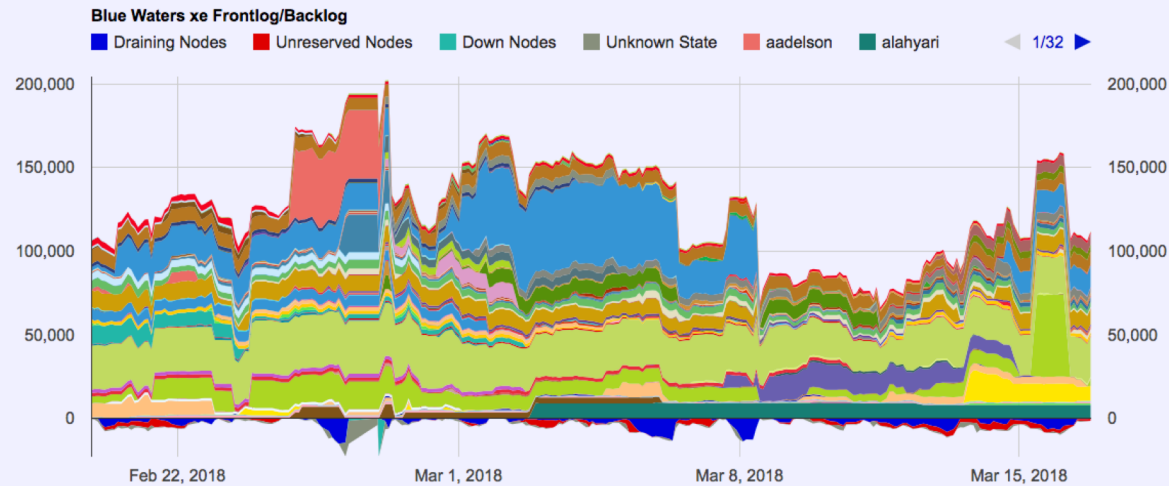

Recent Events and Outages

- 2/26/2018 – Preventative Maintenance.
 - Lustre server update.
 - Security updates.

Recent Changes

- None to report.

Upcoming Changes

- Watch for news on Spark on Blue Waters.
 - Available for testing. Send us an email.
 - Working on documentation.

Usage, Utilization and other Items

- Overall Utilization last 30 days

XE Utilization for this Period

Full System Utilization for this Period

XK Utilization for this Period

Backlog

- Last 30 days.
- Vertical axis in units of **nodes**. Colors are different users.
- Red **below** the x-axis indicates unreserved nodes. Blue **below** the x-axis indicates draining.

Workload Details

Node Hours: Total: by Node Count

- Good contributions by large XE jobs.
- Data combines XE and XK jobs.
- Last 30 days.

Job scheduler iteration time

- Working to keep iteration time < 300 seconds.