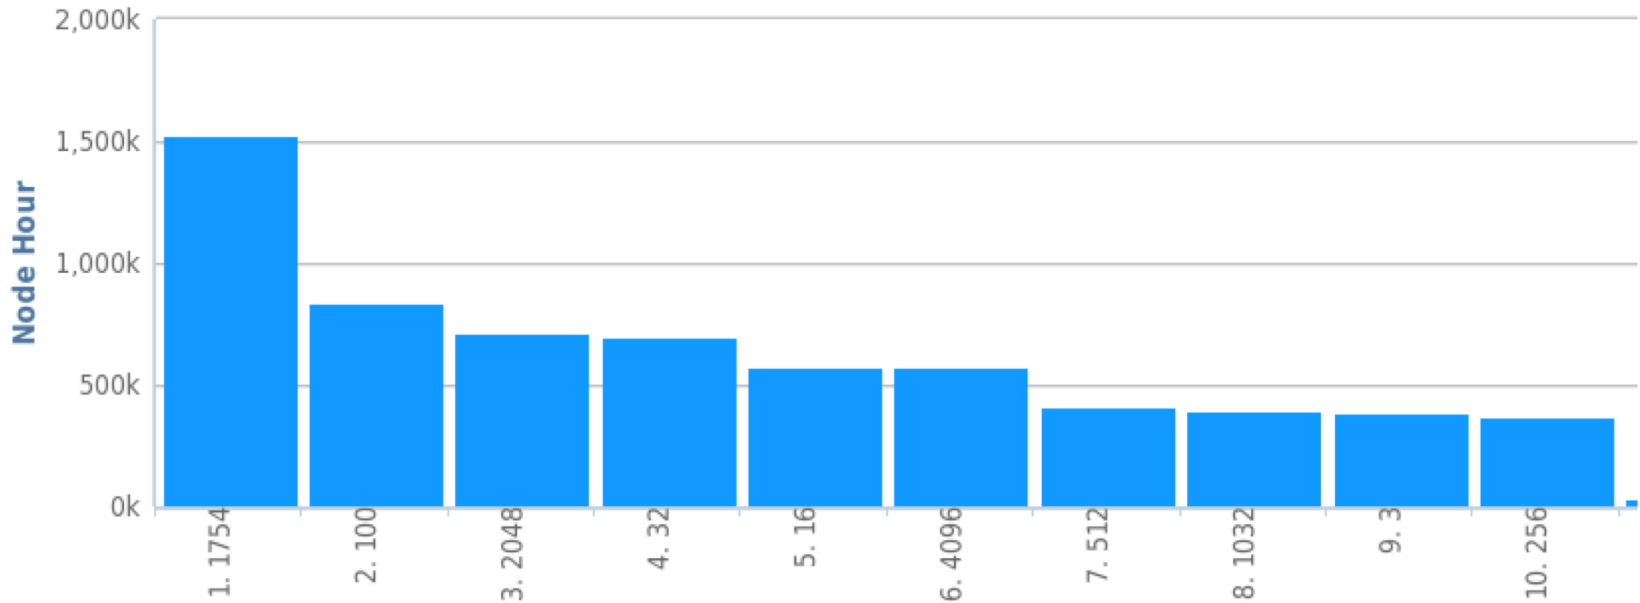

Usage, Utilization and other Items

- Overall Utilization last 30 days

XE Utilization for this Period

Full System Utilization for this Period

XK Utilization for this Period

Backlog

- Last 30 days.
- Vertical axis in units of **nodes**. Colors are different users.
- Red **below** the x-axis indicates unreserved nodes. Blue **below** the x-axis indicates draining.

Workload Details

Node Hours: Total: by Node Count

- Good contributions by large XE jobs.
- Data combines XE and XK jobs.
- Last 30 days.

Job scheduler iteration time

- Working to keep iteration time < 300 seconds.