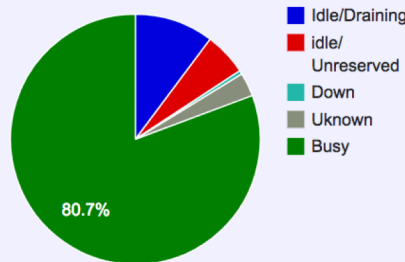

Usage, Utilization and other Items

- Overall Utilization last 30 days

XE Utilization for this Period

Full System Utilization for this Period

XK Utilization for this Period

Backlog

- Last 30 days.
- Vertical axis in units of **nodes**. Colors are different users.
- Red **below** the x-axis indicates unreserved nodes. Blue **below** the x-axis indicates draining.

Workload Details

Node Hours: Total: by Node Count

- Good contributions by large XE jobs.
- Data combines XE and XK jobs.
- Last 30 days.

Job scheduler iteration time

- Working to keep iteration time < 300 seconds.